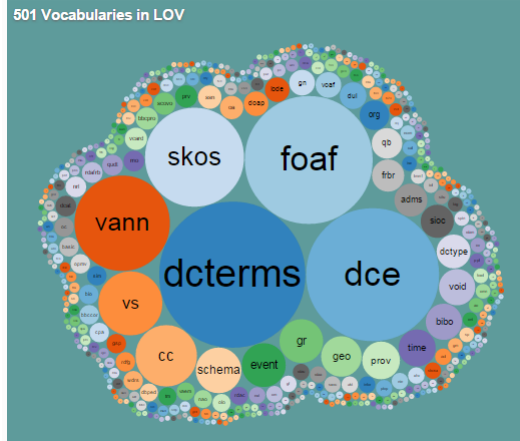

# ProtégéLOV - the missing plugin for ontology engineering

**Linked Open Vocabularies:**

LOV Selection Entity

Local Name: Beer    Label: Beer   

LOV Results

bevon:Beer (bevon)	Score:3.4007683	<input type="radio"/> <input type="radio"/> <input type="radio"/>
<a href="http://rdfs.co/bevon/Beer">http://rdfs.co/bevon/Beer</a>		
localName Beer		
dbpedia-owl:Beer (dbpedia-owl)	Score:3.2974014	<input type="radio"/> <input type="radio"/> <input type="radio"/>
<a href="http://dbpedia.org/ontology/Beer">http://dbpedia.org/ontology/Beer</a>		
rdfs:label beer		
localName Beer		
bevon:BeerKeg (bevon)	Score:1.6487007	<input type="radio"/> <input type="radio"/> <input type="radio"/>

Total Results (Beer): 10 of 20

Reuse the term directly    Add term and equivalent axiom    Add term and subEntity axiom

**recycle**  
The possibilities are endless.